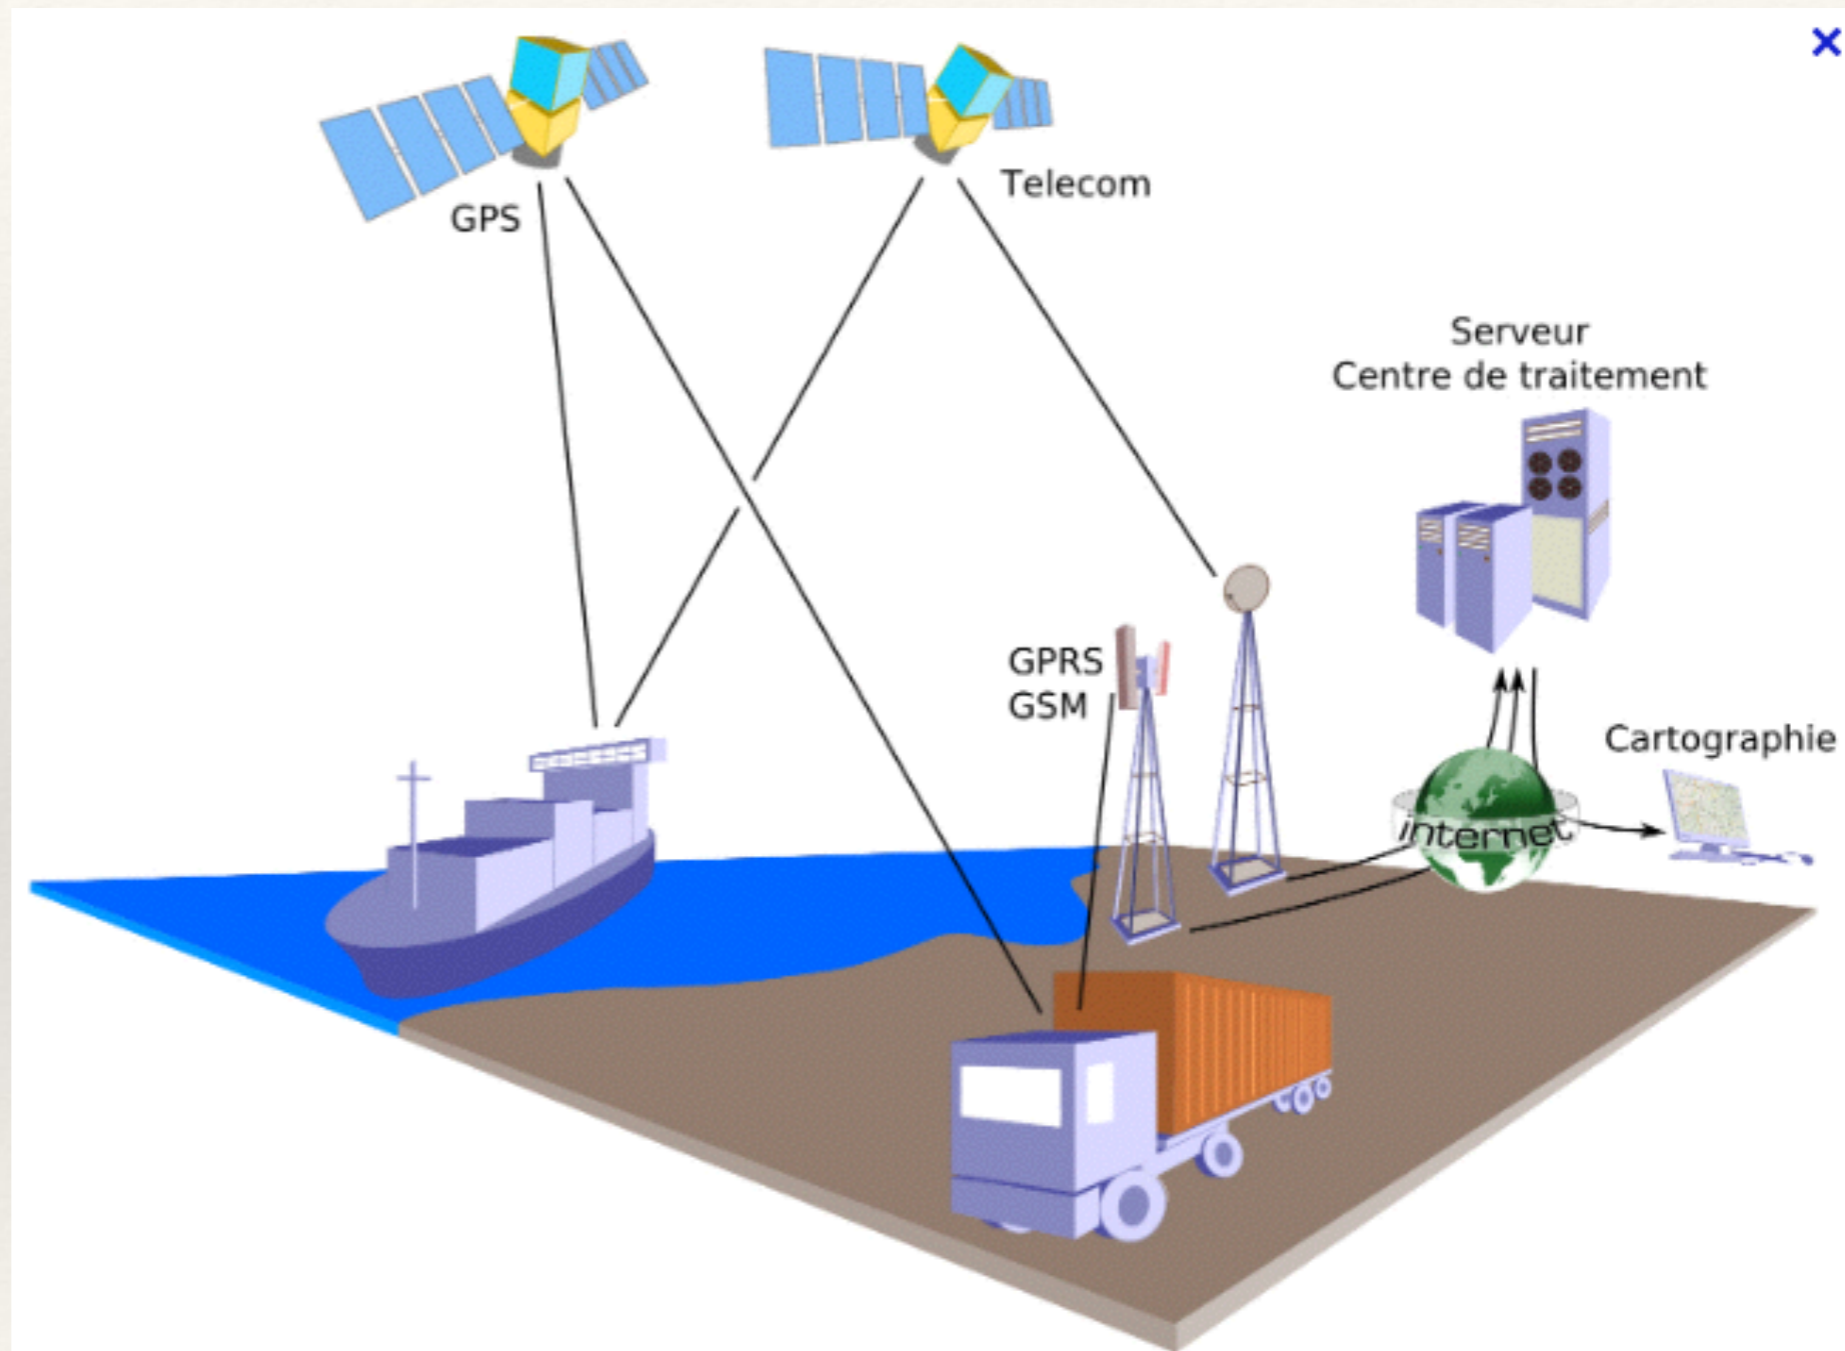

Les différents éléments

- ❖ Avantages et inconvénients des technologies :
  - ❖ Localisation par satellite GPS ou ...
  - ❖ Transmission GSM vs transmission Satellite
- ❖ Les unités portables
  - ❖ Equipement tracker Satellites
  - ❖ Equipement tracker GSM et combinés vario / GPS
  - ❖ Les applications telephones